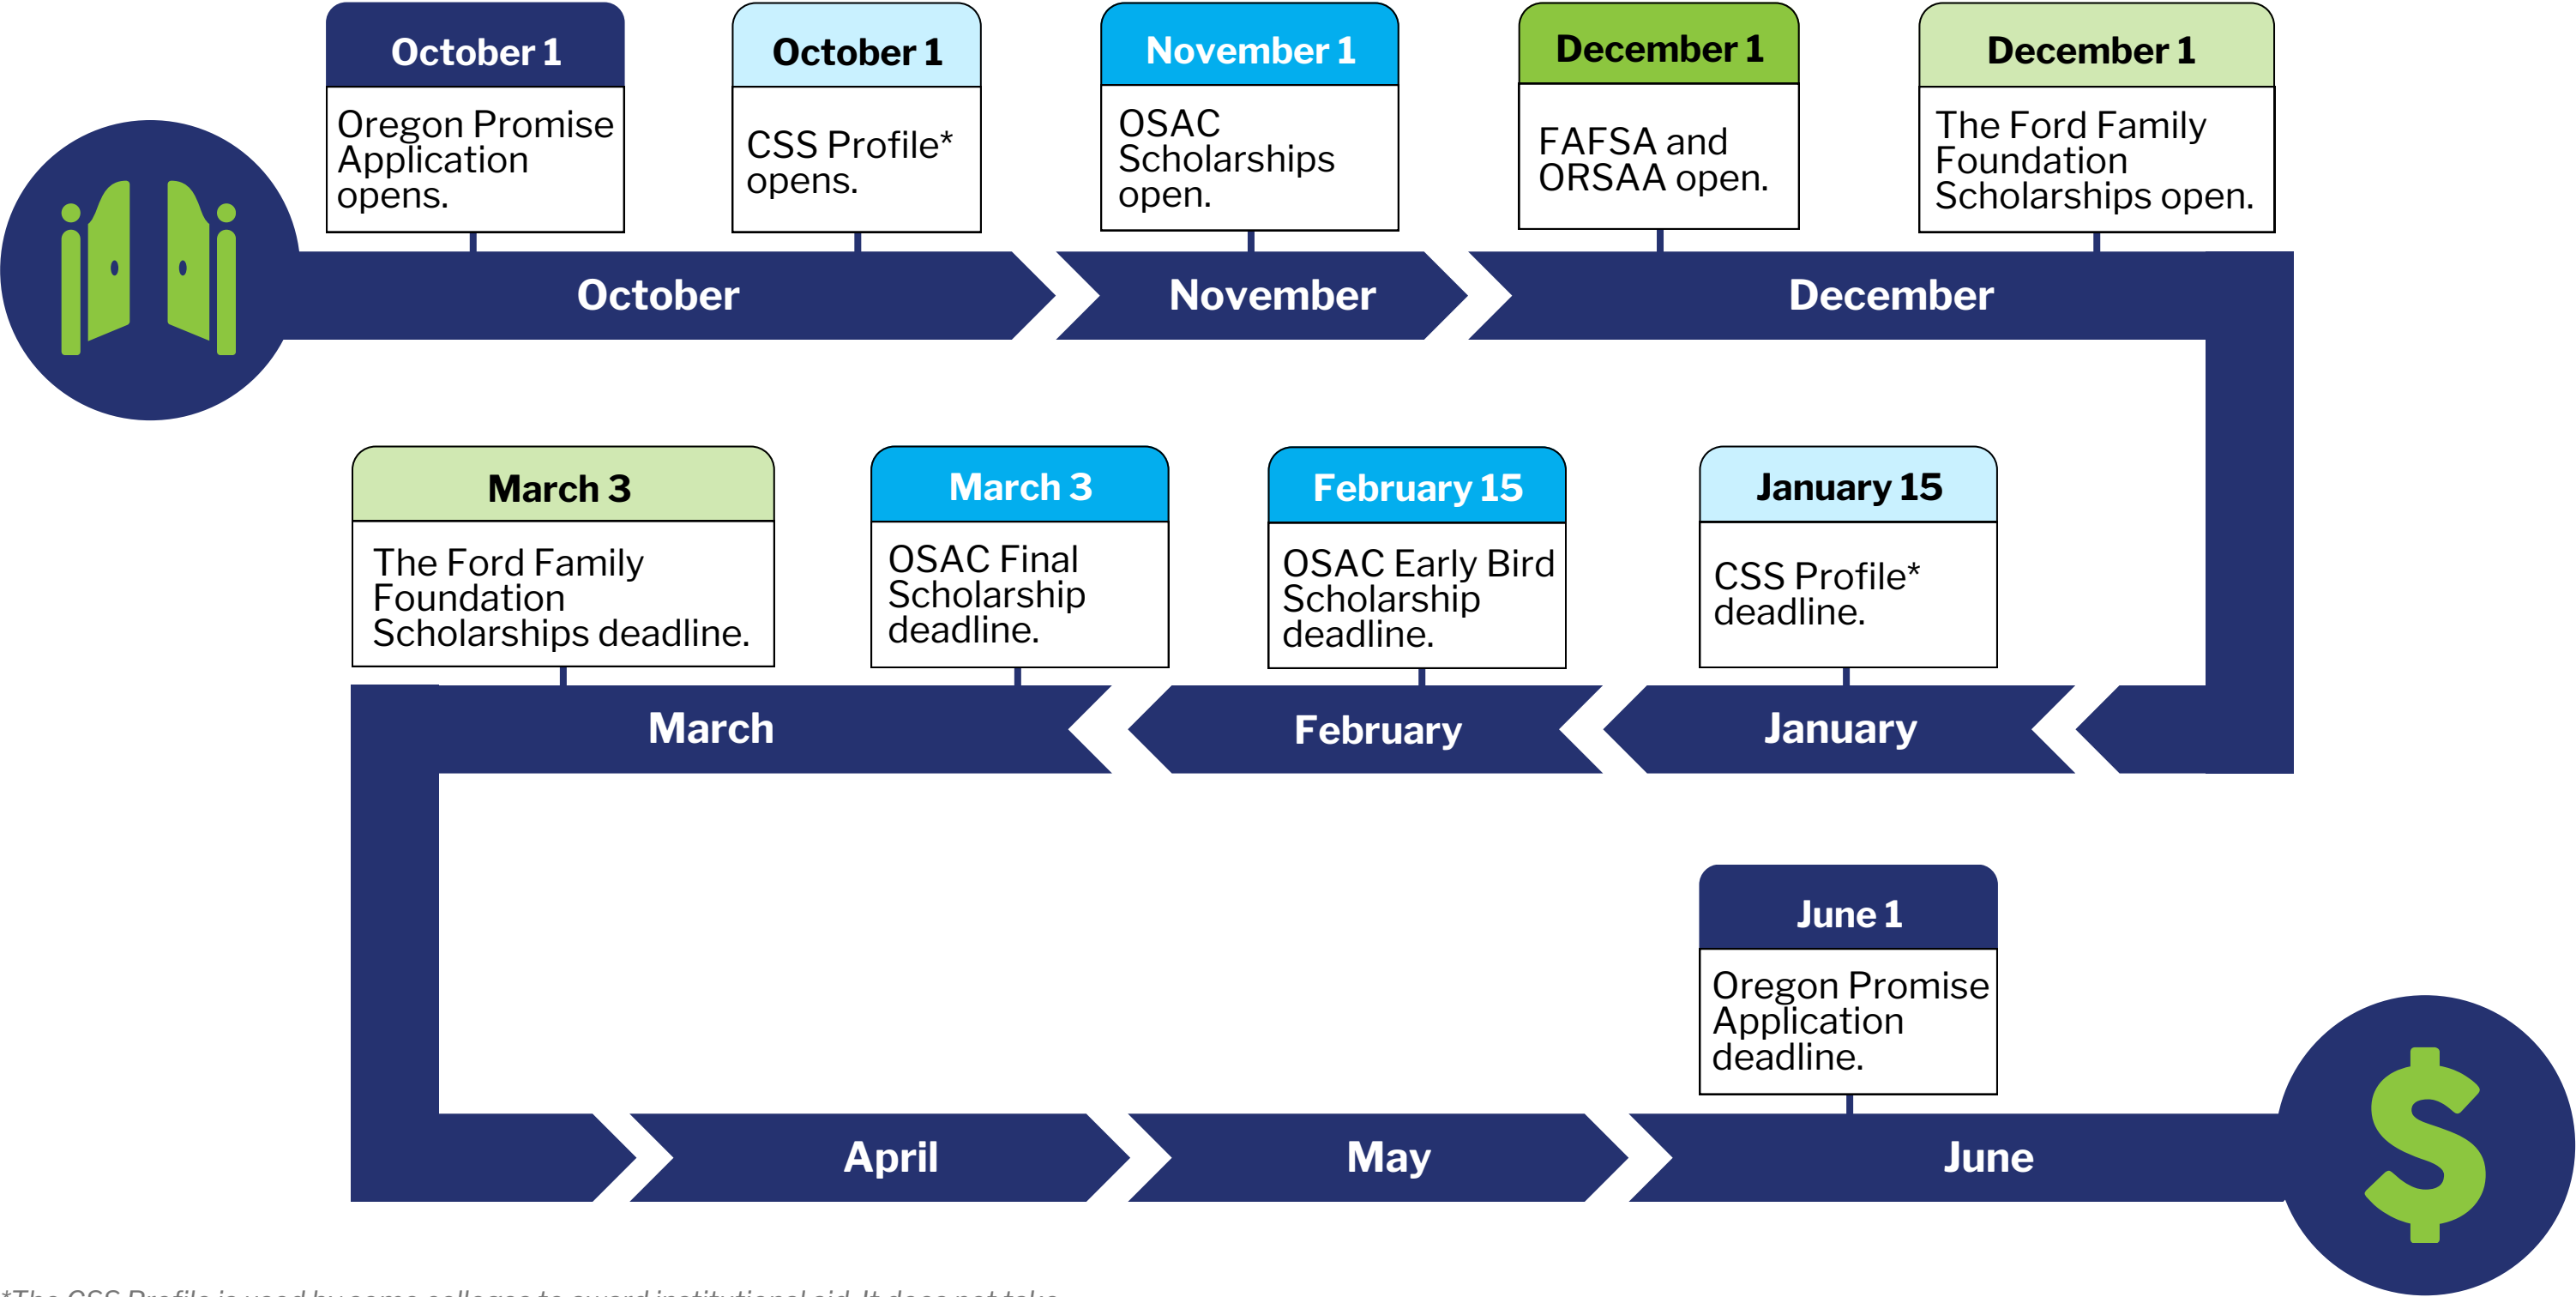

# Financial Aid Timeline

Keep track of important dates and deadlines for financial aid opportunities.

\*The CSS Profile is used by some colleges to award institutional aid. It does not take the place of the FAFSA, which will also need to be completed. Reed College is the only college in Oregon that requires the CSS Profile.