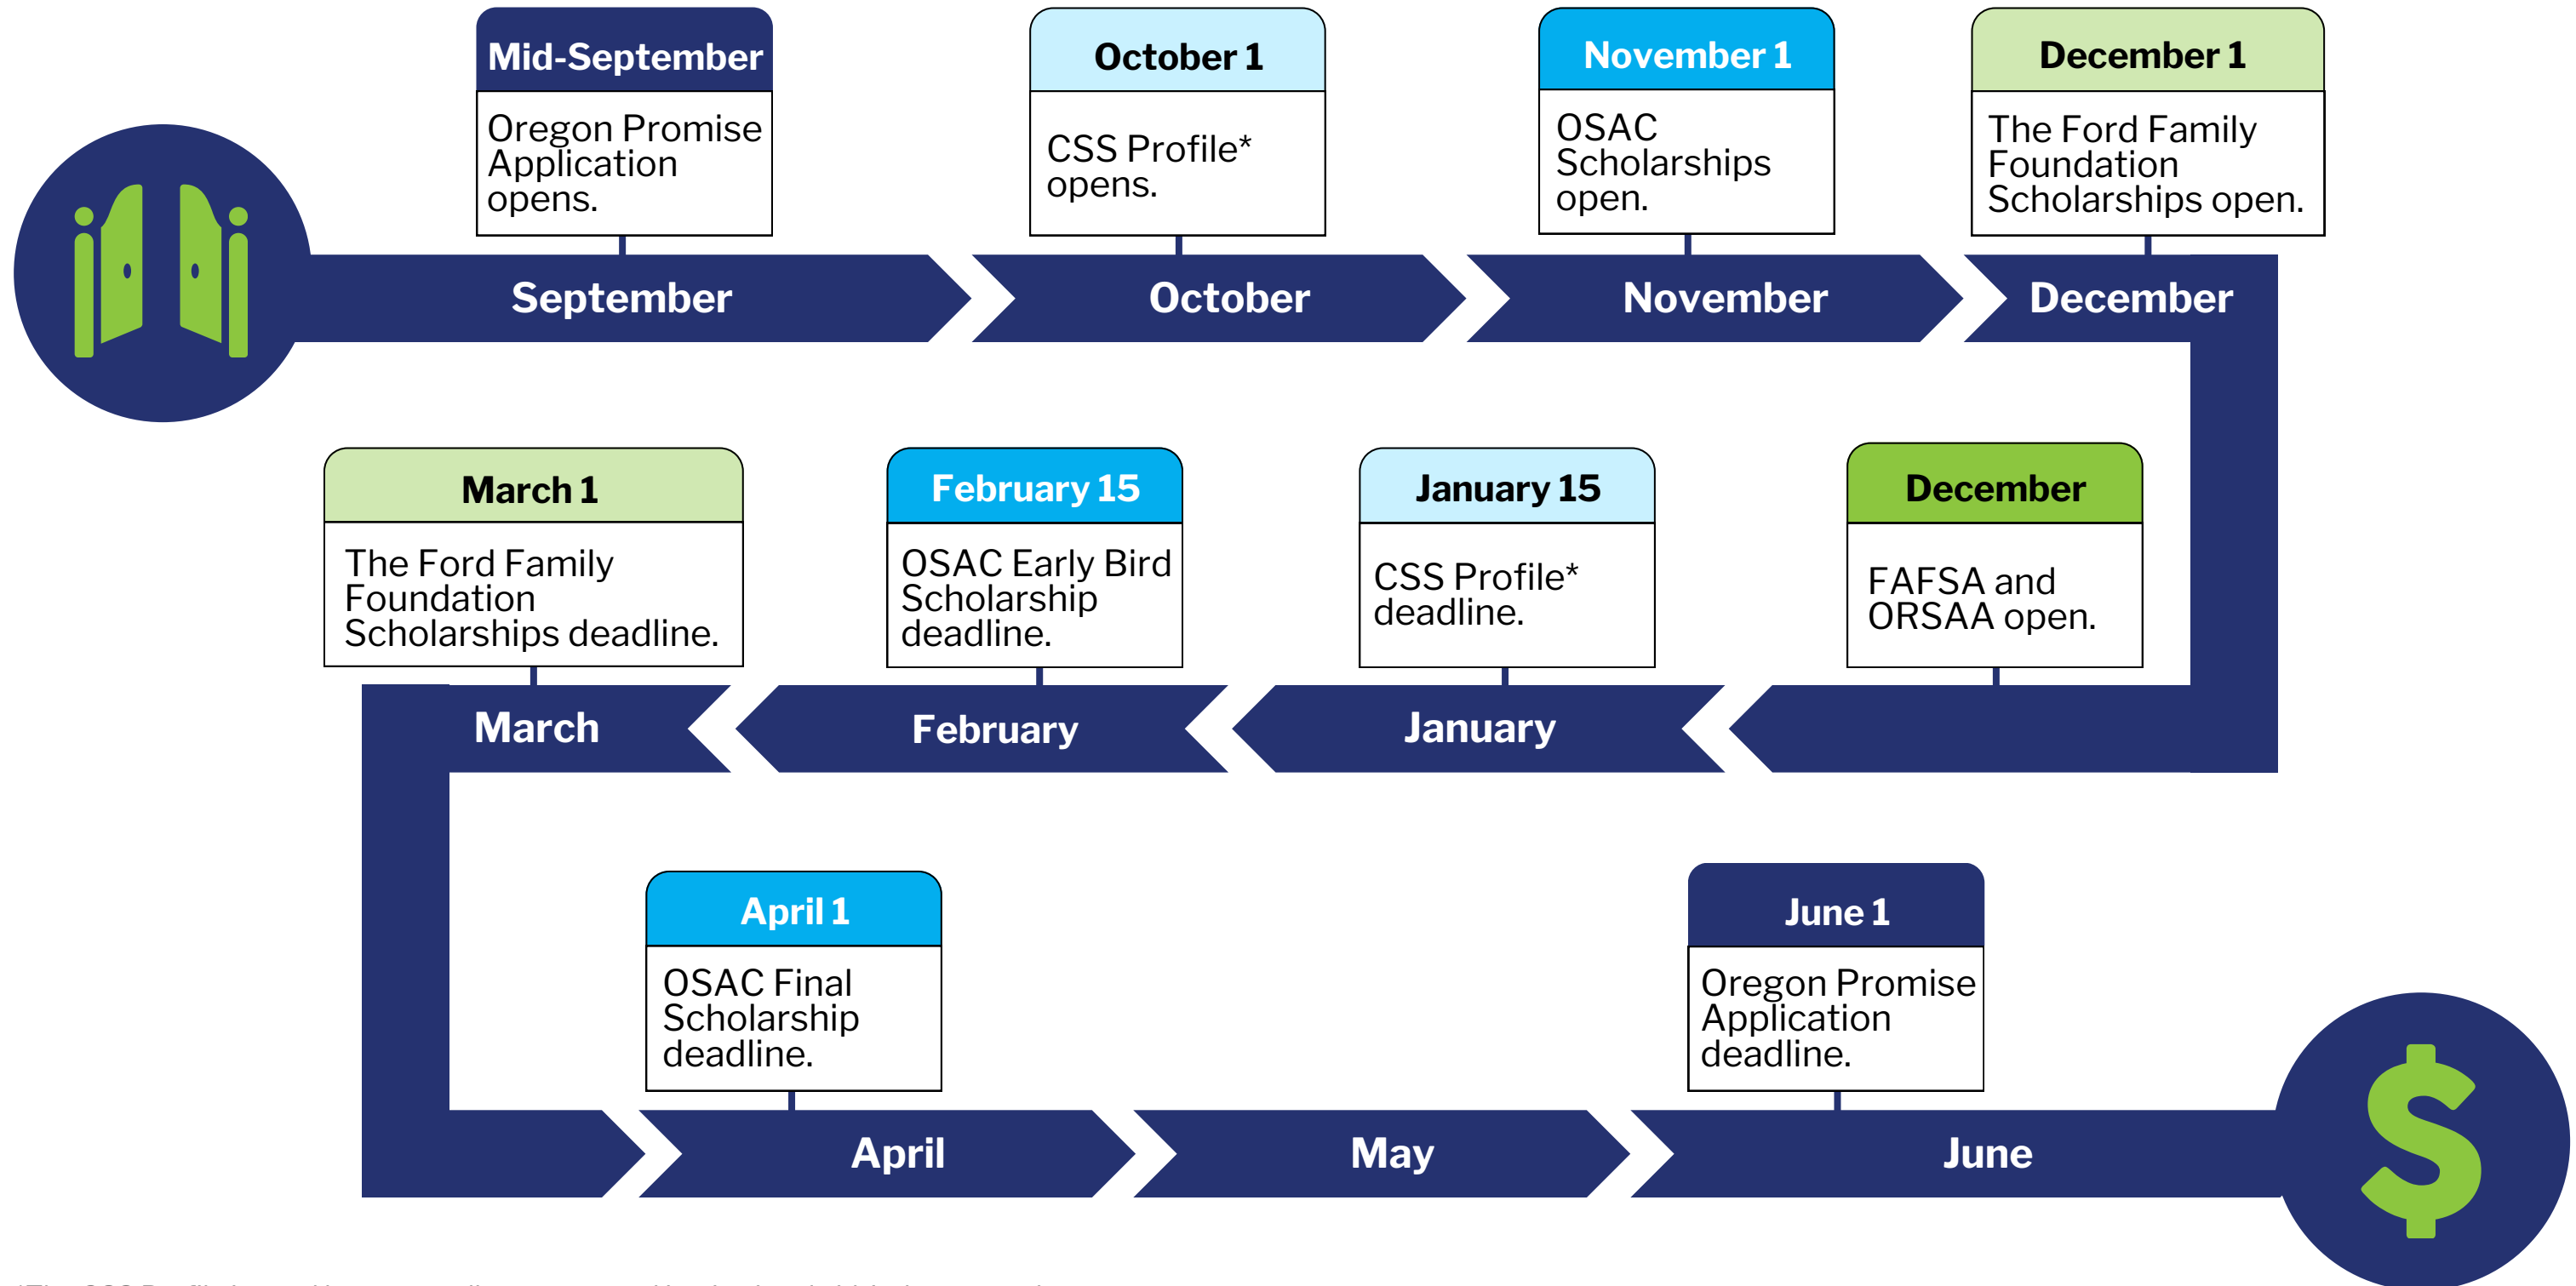

# Financial Aid Timeline

Keep track of important dates and deadlines for financial aid opportunities.

\*The CSS Profile is used by some colleges to award institutional aid. It does not take the place of the FAFSA, which will also need to be completed. Reed College is the only college in Oregon that requires the CSS Profile.