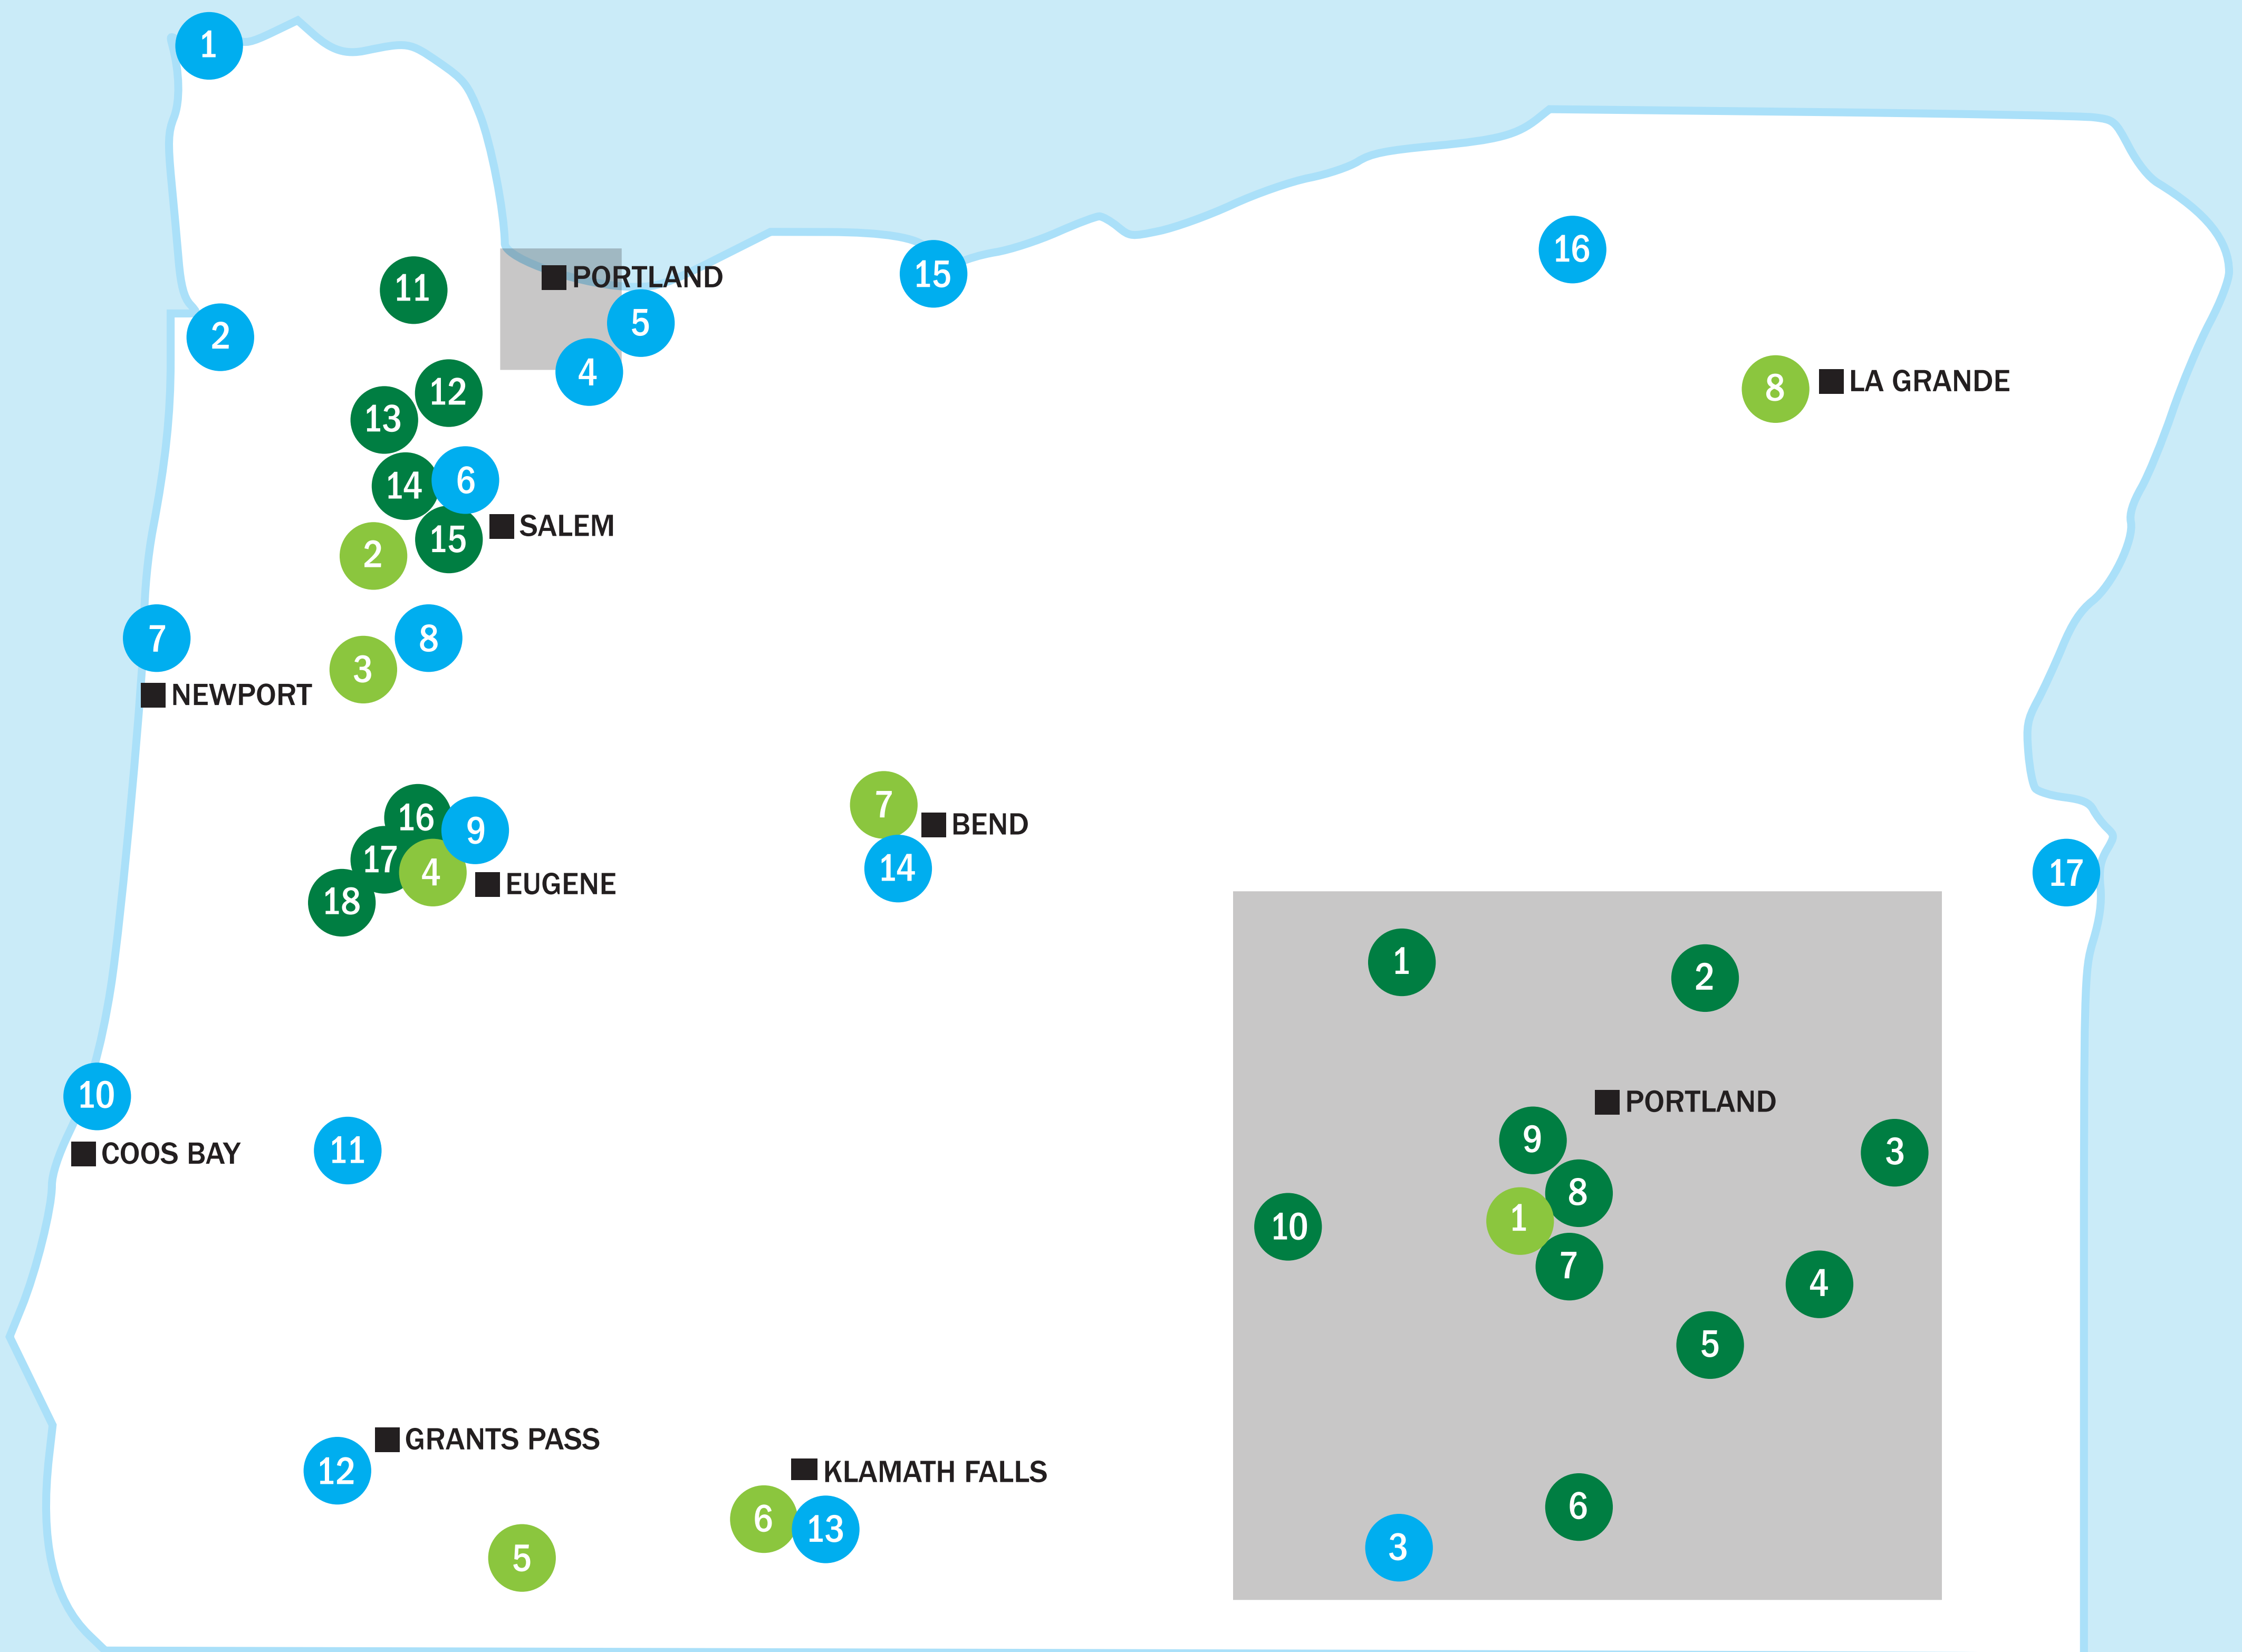

OREGON

COLLEGES & UNIVERSITIES

Includes public and independent, not-for-profit institutions that offer full Associate and Bachelor's degree programs; does not include branch campuses or centers.

Community Colleges

Blue Mountain Community College	Pendleton	16
Central Oregon Community College	Bend	14
Chemeketa Community College	Salem	6
Clackamas Community College	Oregon City	4
Clatsop Community College	Astoria	1
Columbia Gorge Community College	The Dalles	15
Klamath Community College	Klamath Falls	13
Lane Community College	Eugene	9
Linn-Benton Community College	Albany	8
Mt. Hood Community College	Gresham	5
Oregon Coast Community College	Newport	7
Portland Community College	Portland	3
Rogue Community College	Grants Pass	12
Southwestern Oregon Community College	Coos Bay	10
Tillamook Bay Community College	Tillamook	2
Treasure Valley Community College	Ontario	17
Umpqua Community College	Roseburg	11

Public Universities

Eastern Oregon University	La Grande	8
Oregon Institute of Technology	Klamath Falls	6
Oregon State University	Corvallis	3
Oregon State University - Cascades	Bend	7
Portland State University	Portland	1
Southern Oregon University	Ashland	5
University of Oregon	Eugene	4
Western Oregon University	Monmouth	2

Independent, Not-for-Profit Colleges

Concordia University †	Portland	2
Corban University †	Salem	15
George Fox University †	Newberg	12
Gutenberg College †	Eugene	17
Lewis & Clark College	Portland	6
Linfield College	McMinnville	13
Multnomah University †	Portland	3
National University of Natural Medicine	Portland	7
New Hope Christian College †	Eugene	18
Northwest Christian University †	Eugene	16
Oregon College of Art & Craft	Portland	10
Pacific Northwest College of Art	Portland	9
Pacific University	Forest Grove	11
Portland Actors Conservatory	Portland	8
Reed College	Portland	5
University of Portland †	Portland	1
Warner Pacific College †	Portland	4
Willamette University	Salem	14