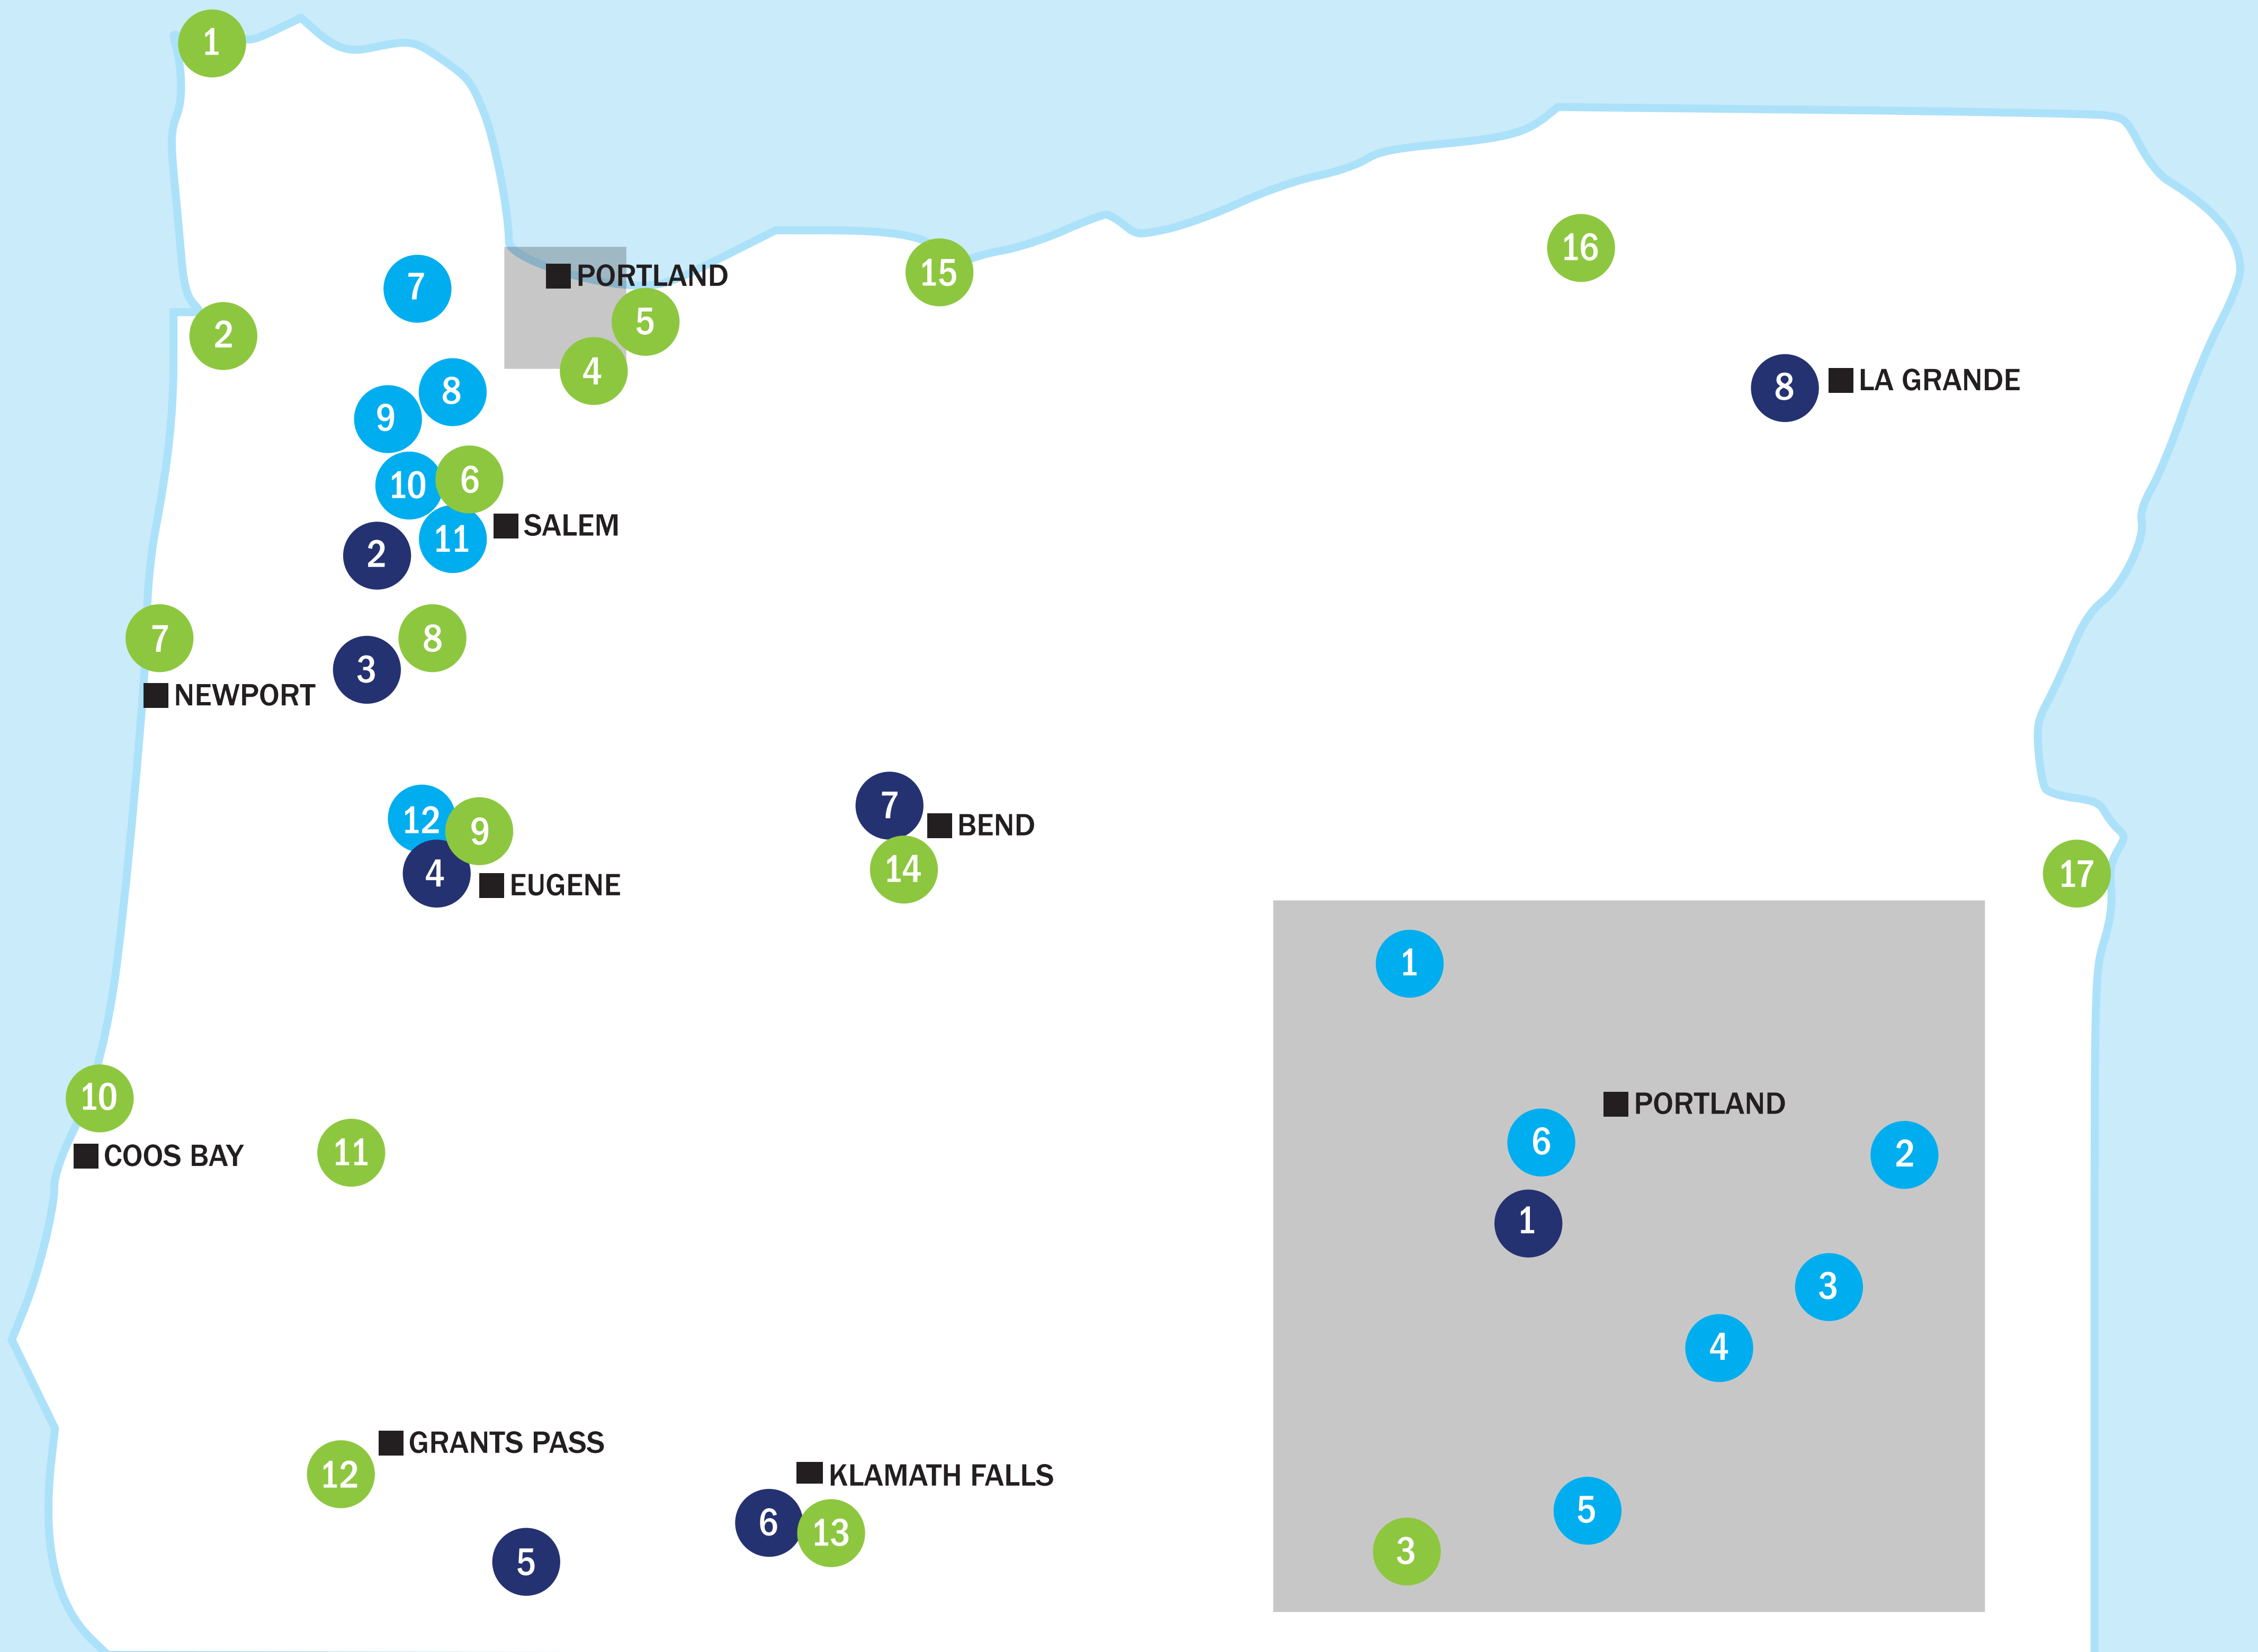

# Oregon Colleges & Universities

Includes public and independent, not-for-profit institutions that offer full Associate and Bachelor's degree programs; does not include branch campuses or centers.

## Community Colleges

Blue Mountain Community College	Pendleton	16
Central Oregon Community College	Bend	14
Chemeketa Community College	Salem	6
Clackamas Community College	Oregon City	4
Clatsop Community College	Astoria	1
Columbia Gorge Community College	The Dalles	15
Klamath Community College	Klamath Falls	13
Lane Community College	Eugene	9
Linn-Benton Community College	Albany	8
Mt. Hood Community College	Gresham	5
Oregon Coast Community College	Newport	7
Portland Community College	Portland	3
Rogue Community College	Grants Pass	12
Southwestern Oregon Community College	Coos Bay	10
Tillamook Bay Community College	Tillamook	2
Treasure Valley Community College	Ontario	17
Umpqua Community College	Roseburg	11

## Public Universities

Eastern Oregon University	La Grande	8
Oregon Institute of Technology	Klamath Falls	6
Oregon State University	Corvallis	3
Oregon State University - Cascades	Bend	7
Portland State University	Portland	1
Southern Oregon University	Ashland	5
University of Oregon	Eugene	4
Western Oregon University	Monmouth	2

## Alliance Independent Colleges

Bushnell University <sup>†</sup>	Eugene	12
Corban University <sup>†</sup>	Salem	11
George Fox University <sup>†</sup>	Newberg	8
Lewis & Clark College	Portland	5
Linfield University	McMinnville	9
Multnomah University <sup>†</sup>	Portland	2
Pacific Northwest College of Art	Portland	6
Pacific University	Forest Grove	7
Reed College	Portland	4
University of Portland <sup>†</sup>	Portland	1
Warner Pacific College <sup>†</sup>	Portland	3
Willamette University	Salem	10